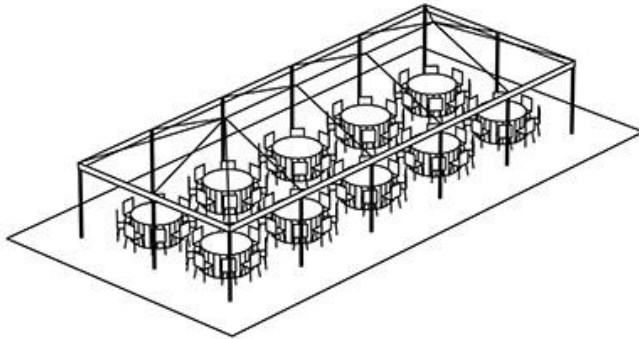

20X50 FRAME TENT
FITS - 100 PEOPLE
10-8FT BANQUET TABLES
100 -FOLDING CHAIRS

20x50 FRAME TENT
FITS 80 PEOPLE
10-60" ROUND TABLES
80- FOLDING CHAIRS

20X60 FRAME TENT
FITS 96 PEOPLE
12- 60" ROUND TABLES
96 - FOLDING CHAIRS

20X60 FRAME TENT
FITS 120 PEOPLE
12-8FT BANQUET TABLES
120 - FOLDING CHAIRS