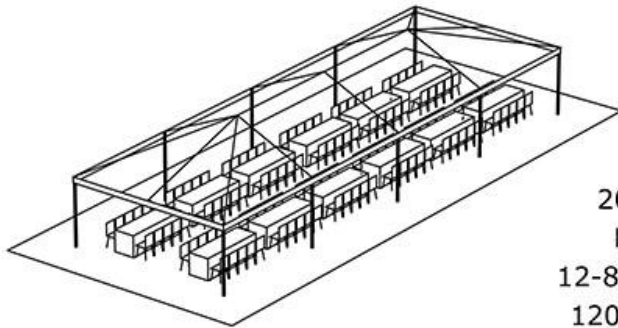

20X50 FRAME TENT
FITS - 100 PEOPLE
10-8FT BANQUET TABLES
100 -FOLDING CHAIRS

20x50 FRAME TENT
FITS 80 PEOPLE
10-60" ROUND TABLES
80- FOLDING CHAIRS

20X60 FRAME TENT
FITS 96 PEOPLE
12- 60" ROUND TABLES
96 - FOLDING CHAIRS

20X60 FRAME TENT
FITS 120 PEOPLE
12-8FT BANQUET TABLES
120 - FOLDING CHAIRS