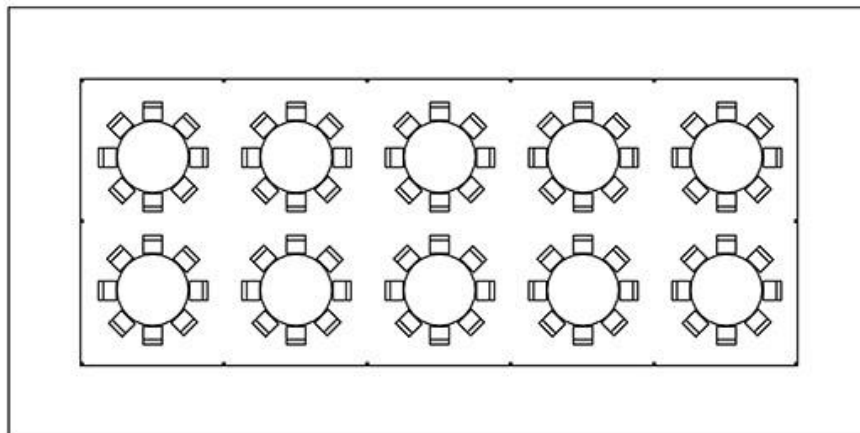

20X50 FRAME TENT
FITS - 100 PEOPLE
10-8FT BANQUET TABLES
100 -FOLDING CHAIRS

20x50 FRAME TENT
FITS 80 PEOPLE
10-60" ROUND TABLES
80- FOLDING CHAIRS

20X60 FRAME TENT
FITS 96 PEOPLE
12- 60" ROUND TABLES
96 - FOLDING CHAIRS

20X60 FRAME TENT
FITS 120 PEOPLE
12-8FT BANQUET TABLES
120 - FOLDING CHAIRS