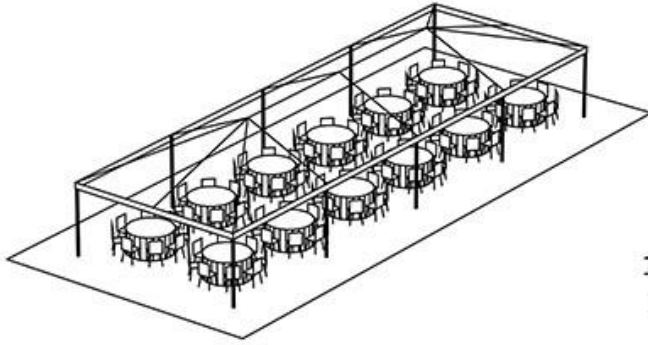

20X50 FRAME TENT
FITS - 100 PEOPLE
10-8FT BANQUET TABLES
100 -FOLDING CHAIRS

20x50 FRAME TENT
FITS 80 PEOPLE
10-60" ROUND TABLES
80- FOLDING CHAIRS

20X60 FRAME TENT
FITS 96 PEOPLE
12- 60" ROUND TABLES
96 - FOLDING CHAIRS

20X60 FRAME TENT
FITS 120 PEOPLE
12-8FT BANQUET TABLES
120 - FOLDING CHAIRS