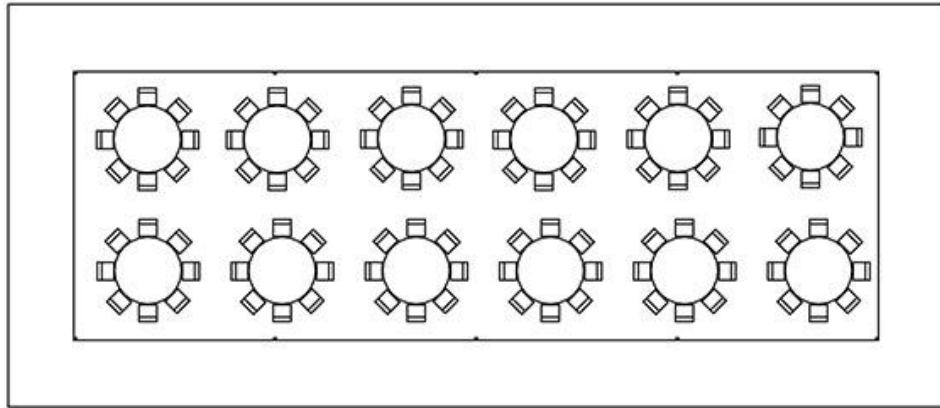

20X50 FRAME TENT
FITS - 100 PEOPLE
10-8FT BANQUET TABLES
100 -FOLDING CHAIRS

20x50 FRAME TENT
FITS 80 PEOPLE
10-60" ROUND TABLES
80- FOLDING CHAIRS

20X60 FRAME TENT
FITS 96 PEOPLE
12- 60" ROUND TABLES
96 - FOLDING CHAIRS

20X60 FRAME TENT
FITS 120 PEOPLE
12-8FT BANQUET TABLES
120 - FOLDING CHAIRS