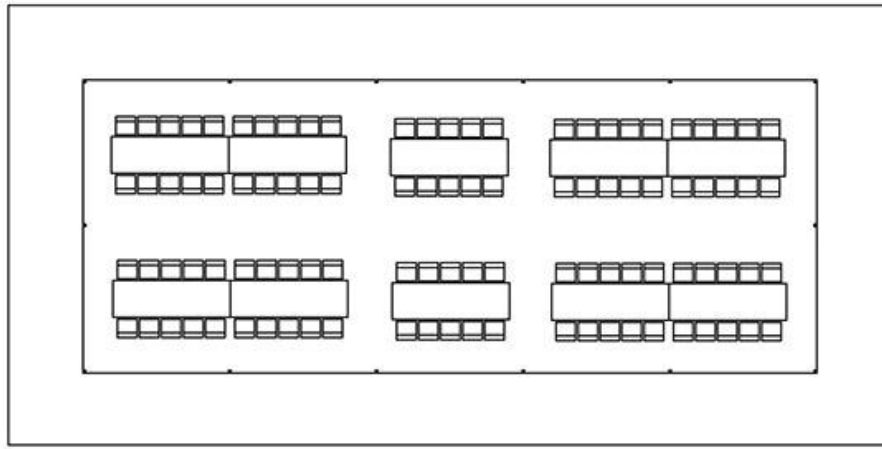

20X50 FRAME TENT
FITS - 100 PEOPLE
10-8FT BANQUET TABLES
100 -FOLDING CHAIRS

20x50 FRAME TENT
FITS 80 PEOPLE
10-60" ROUND TABLES
80- FOLDING CHAIRS

20X60 FRAME TENT
FITS 96 PEOPLE
12- 60" ROUND TABLES
96 - FOLDING CHAIRS

20X60 FRAME TENT
FITS 120 PEOPLE
12-8FT BANQUET TABLES
120 - FOLDING CHAIRS