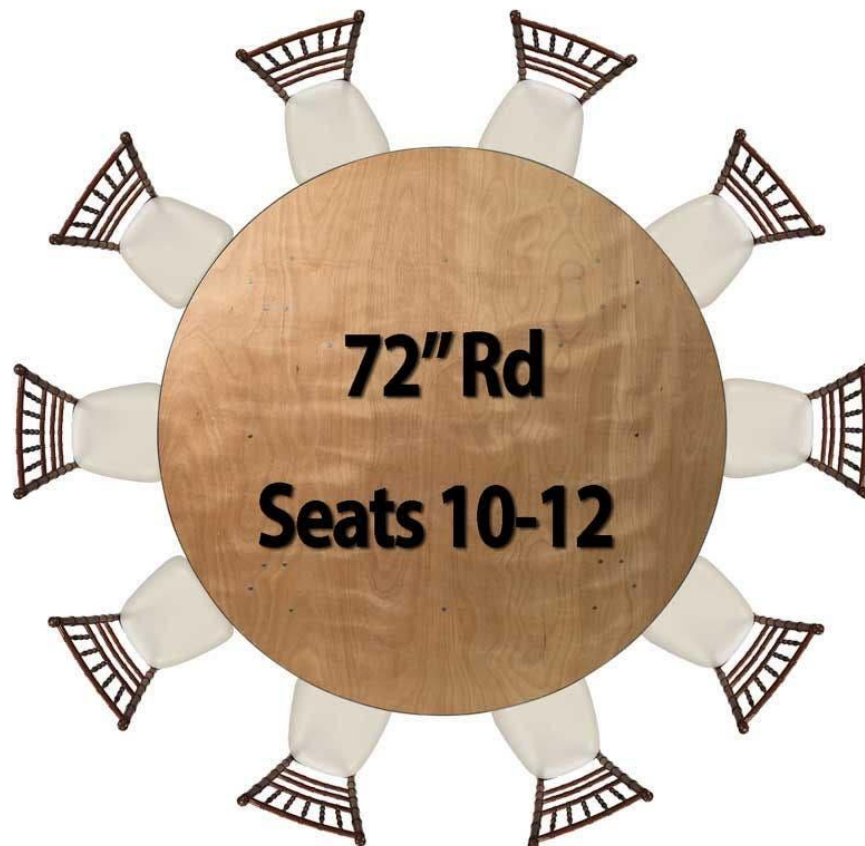

Round Table

- Shape allows for ease of conversation.
- Arrangement under a tent or in a room allow guests to move about freely.
- The table legs easily fold up for easy transport.

Styles & Pricing:

72" (6') Round seats 10 to 12

\$12.00

	White	70-inch
	Baby Blue	90-inch
	Champagne	108-inch
	Burgundy	120-inch
	Navy	136-inch