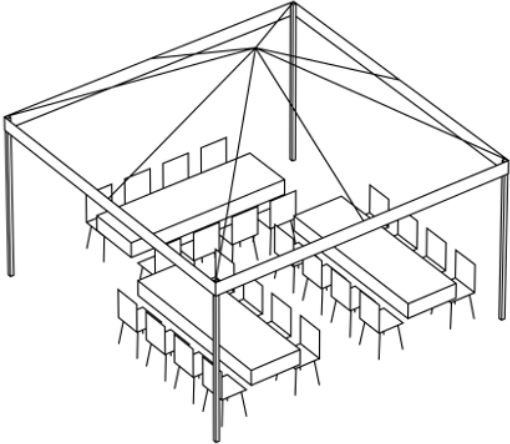

T.E.R.

15' x 15' Frame Tent
Seating for 24

TOPGROUND
— EVENT RENTALS —