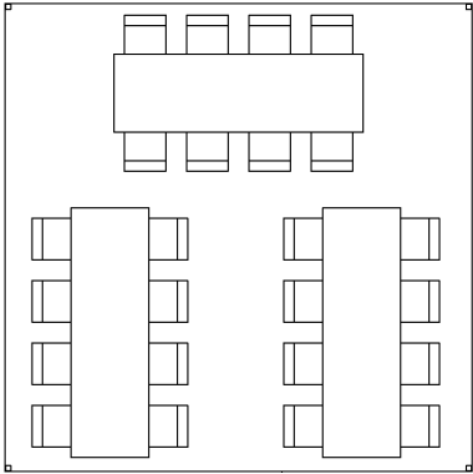

T.E.R.

15' x 15' Frame Tent
Seating for 24

TOPGROUND
— EVENT RENTALS —