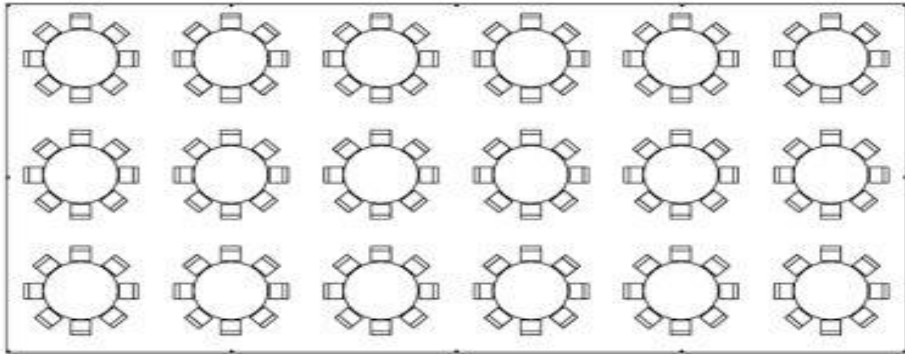

**30x60 FRAME
60" ROUND SEATING**

**-SEATING FOR 144 GUEST
-5' SPACING BETWEEN TABLES**